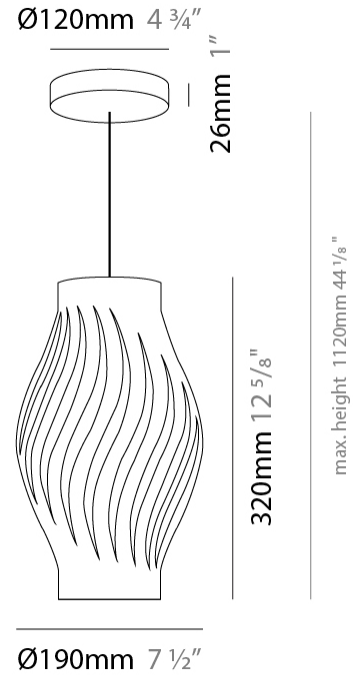

HELIOS LONG SUSPENSION

D61033-

base number   Finish
Options

1. To build a product code in our configurator select the specify button on the base model # product page
2. To build a manual product code on this datasheet choose from the options listed below in blue font and add the suffix to the base model #

GENERAL

Series: Helios
Subseries: Helios Long
Brand: Linea Zero
Division: Design
Mounting Type: Suspension
Mounting Location: Ceiling
Subcategory: Pendant

PHYSICAL

Shape: Abstract
Diameter (mm): 190
Diameter (in): 7 1/2
Height (mm): 320
Height (in): 12 5/8
Max. Overall Height (mm): 1120
Max. Overall Height (in): 44 1/8
Light Distribution: Downlight
Diffuser: Polilux™ Shade - See Finish Options
[Fixture Finish: WHI / BLK / PBL / POR / PGN / COP / NGD / PKM / SIL](#)
Fixture Material: Polilux™/ Metal holder

ELECTRICAL

Number of Lamps: 1
Lamp Type: LED Retrofit
Bulb Included: Bulb Not Included
Max. Wattage Per Lamp (W): 7
Lamp Base: E26
Input Voltage (V): 120
Upon Request: 277Vac / GU24

LED

OPTICAL

RATINGS AND CERTIFICATIONS

Certified By: Certified for North American Standards
IP rating: IP20

PROJECT	_____
TYPE	_____
SPECIFIER	_____
QUANTITY	_____
DATE	_____